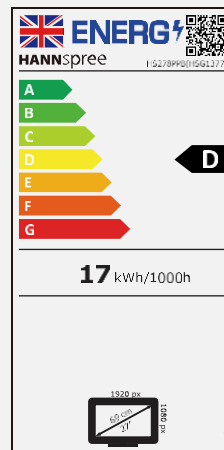

HS 278 PPB

68,6 cm / 27" Diagonal
LED Backlight – Format 16:9

- 27" 16:9 LED Backlight Monitor
- 1920 x 1080 Resolution Full HD 1080p
- 178° Ultra-Wide Viewing Angle
- Triple Input: DP + HDMI + VGA
- Built-In Stereo Speakers
- Slim Design and Ultra-Thin Bezel
- Tilt and Wall-Mountable (VESA)
- Low Power Consumption
- ECO Friendly
- Low Blue Light Mode
- Flicker Free

68,6 cm / 27"

Part. No.: HS 278 PPB

SIZE, RESOLUTION

27"
16:9 Aspect Ratio

Full HD
1920 x 1080

CONNECTIVITY, SPEAKER

Display Port
HDMI
VGA

Built-In
Stereo Speaker

Display Size	68,6cm / 27" Diagonal
Panel Type	TFT – LED Backlight ADS Panel*
Aspect Ratio	16:9
Resolution (H x V)	1920 x 1080 Full HD
Brightness	300cd/m ²
Contrast (Typ.)	1.000:1 (Typical)
Contrast (Active)	80.000.000:1 (Active)
Viewing Angle L/R; U/D	178° H – 178° V (CR >10)
Response Time	4 msec (with OD)
Pixel Pitch	0,311 (H) x 0,311 (V) mm
Panel Surface	Anti-Glare, Haze-level 25%, 3H Hardness Coating
Display Colors	16.7M Colors
Horizontal Frequency	30 ~ 83 kHz
Vertical Frequency	56 ~ 75 Hz
Max Display Frequency	1920 x 1080 @ 60Hz
Input 1	D-Sub (VGA)
Input 2	HDMI
Input 3	Display Port
Input 4	PC Audio In
Buil-in Speakers	Yes, 2W x 2; Earphone out
Power Consumption	On: 13,38W; Stand-by: 0,24W; Off: 0,22W (Energy Consumption related to EPA Energy Star Version 8.0)
AC Power Range	AC 100 ~ 240 Volt; 50 ~ 65 Hz
Product Dimensions	613 x 226 x 452 mm (W x D x H)
Packing Dimensions	677 x 115 x 537 mm (W x D x H)
Net / Gross Weight	4,96 Kgs / 6,11 Kgs

VESA Mounting	100 x 100 mm
Monitor Stand	Regular Stand
Tilt / Kensington Lock	-5° ~ 20° / Yes
Pivot / Swivel	- / -
Controls	Menu, ←, →, AUTO, Power
Color	9300, 6500, 5500, User Mode
Preset Mode	PC, Movie, Game, ECO Modes
On Screen Display	11 OSD Languages
Accessory	Power Cable (1,5m); HDMI Cable (1,5m); Warranty Card; Quick Start Guide
Other Features	Low Blue Light Mode / Flicker Free