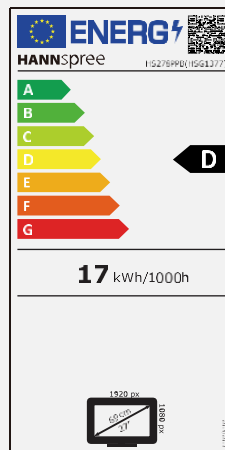

HS 278 PPB

68,6 cm / 27" Diagonal
LED Backlight – Format 16:9

- 27" 16:9 LED Backlight Monitor
- 1920 x 1080 Resolution Full HD 1080p
- 178° Ultra-Wide Viewing Angle
- Triple Input: DP + HDMI + VGA
- Built-In Stereo Speakers
- Slim Design and Ultra-Thin Bezel
- Tilt and Wall-Mountable (VESA)
- Low Power Consumption
- ECO Friendly
- Low Blue Light Mode
- Flicker Free

68,6 cm / 27"

Part. No.: HS 278 PPB

SIZE, RESOLUTION

27"
16:9 Aspect Ratio

Full HD
1920 x 1080

CONNECTIVITY, SPEAKER

Display Port
HDMI
VGA

Built-In
Stereo Speaker

Display Size	68,6cm / 27" Diagonal
Panel Type	TFT – LED Backlight ADS Panel*
Aspect Ratio	16:9
Resolution (H x V)	1920 x 1080 Full HD
Brightness	300cd/m ²
Contrast (Typ.)	1.000:1 (Typical)
Contrast (Active)	80.000.000:1 (Active)
Viewing Angle L/R; U/D	178° H – 178° V (CR >10)
Response Time	4 msec (with OD)
Pixel Pitch	0,311 (H) x 0,311 (V) mm
Panel Surface	Anti-Glare, Haze-level 25%, 3H Hardness Coating
Display Colors	16.7M Colors
Horizontal Frequency	30 ~ 83 kHz
Vertical Frequency	56 ~ 75 Hz
Max Display Frequency	1920 x 1080 @ 60Hz
Input 1	D-Sub (VGA)
Input 2	HDMI
Input 3	Display Port
Input 4	PC Audio In
Buil-in Speakers	Yes, 2W x 2; Earphone out
Power Consumption	On: 13,38W; Stand-by: 0,24W; Off: 0,22W (Energy Consumption related to EPA Energy Star Version 8.0)
AC Power Range	AC 100 ~ 240 Volt; 50 ~ 65 Hz
Product Dimensions	613 x 226 x 452 mm (W x D x H)
Packing Dimensions	677 x 115 x 537 mm (W x D x H)
Net / Gross Weight	4,96 Kgs / 6,11 Kgs

VESA Mounting	100 x 100 mm
Monitor Stand	Regular Stand
Tilt / Kensington Lock	-5° ~ 20° / Yes
Pivot / Swivel	- / -
Controls	Menu, ←, →, AUTO, Power
Color	9300, 6500, 5500, User Mode
Preset Mode	PC, Movie, Game, ECO Modes
On Screen Display	11 OSD Languages
Accessory	Power Cable (1,5m); HDMI Cable (1,5m); Warranty Card; Quick Start Guide
Other Features	Low Blue Light Mode / Flicker Free